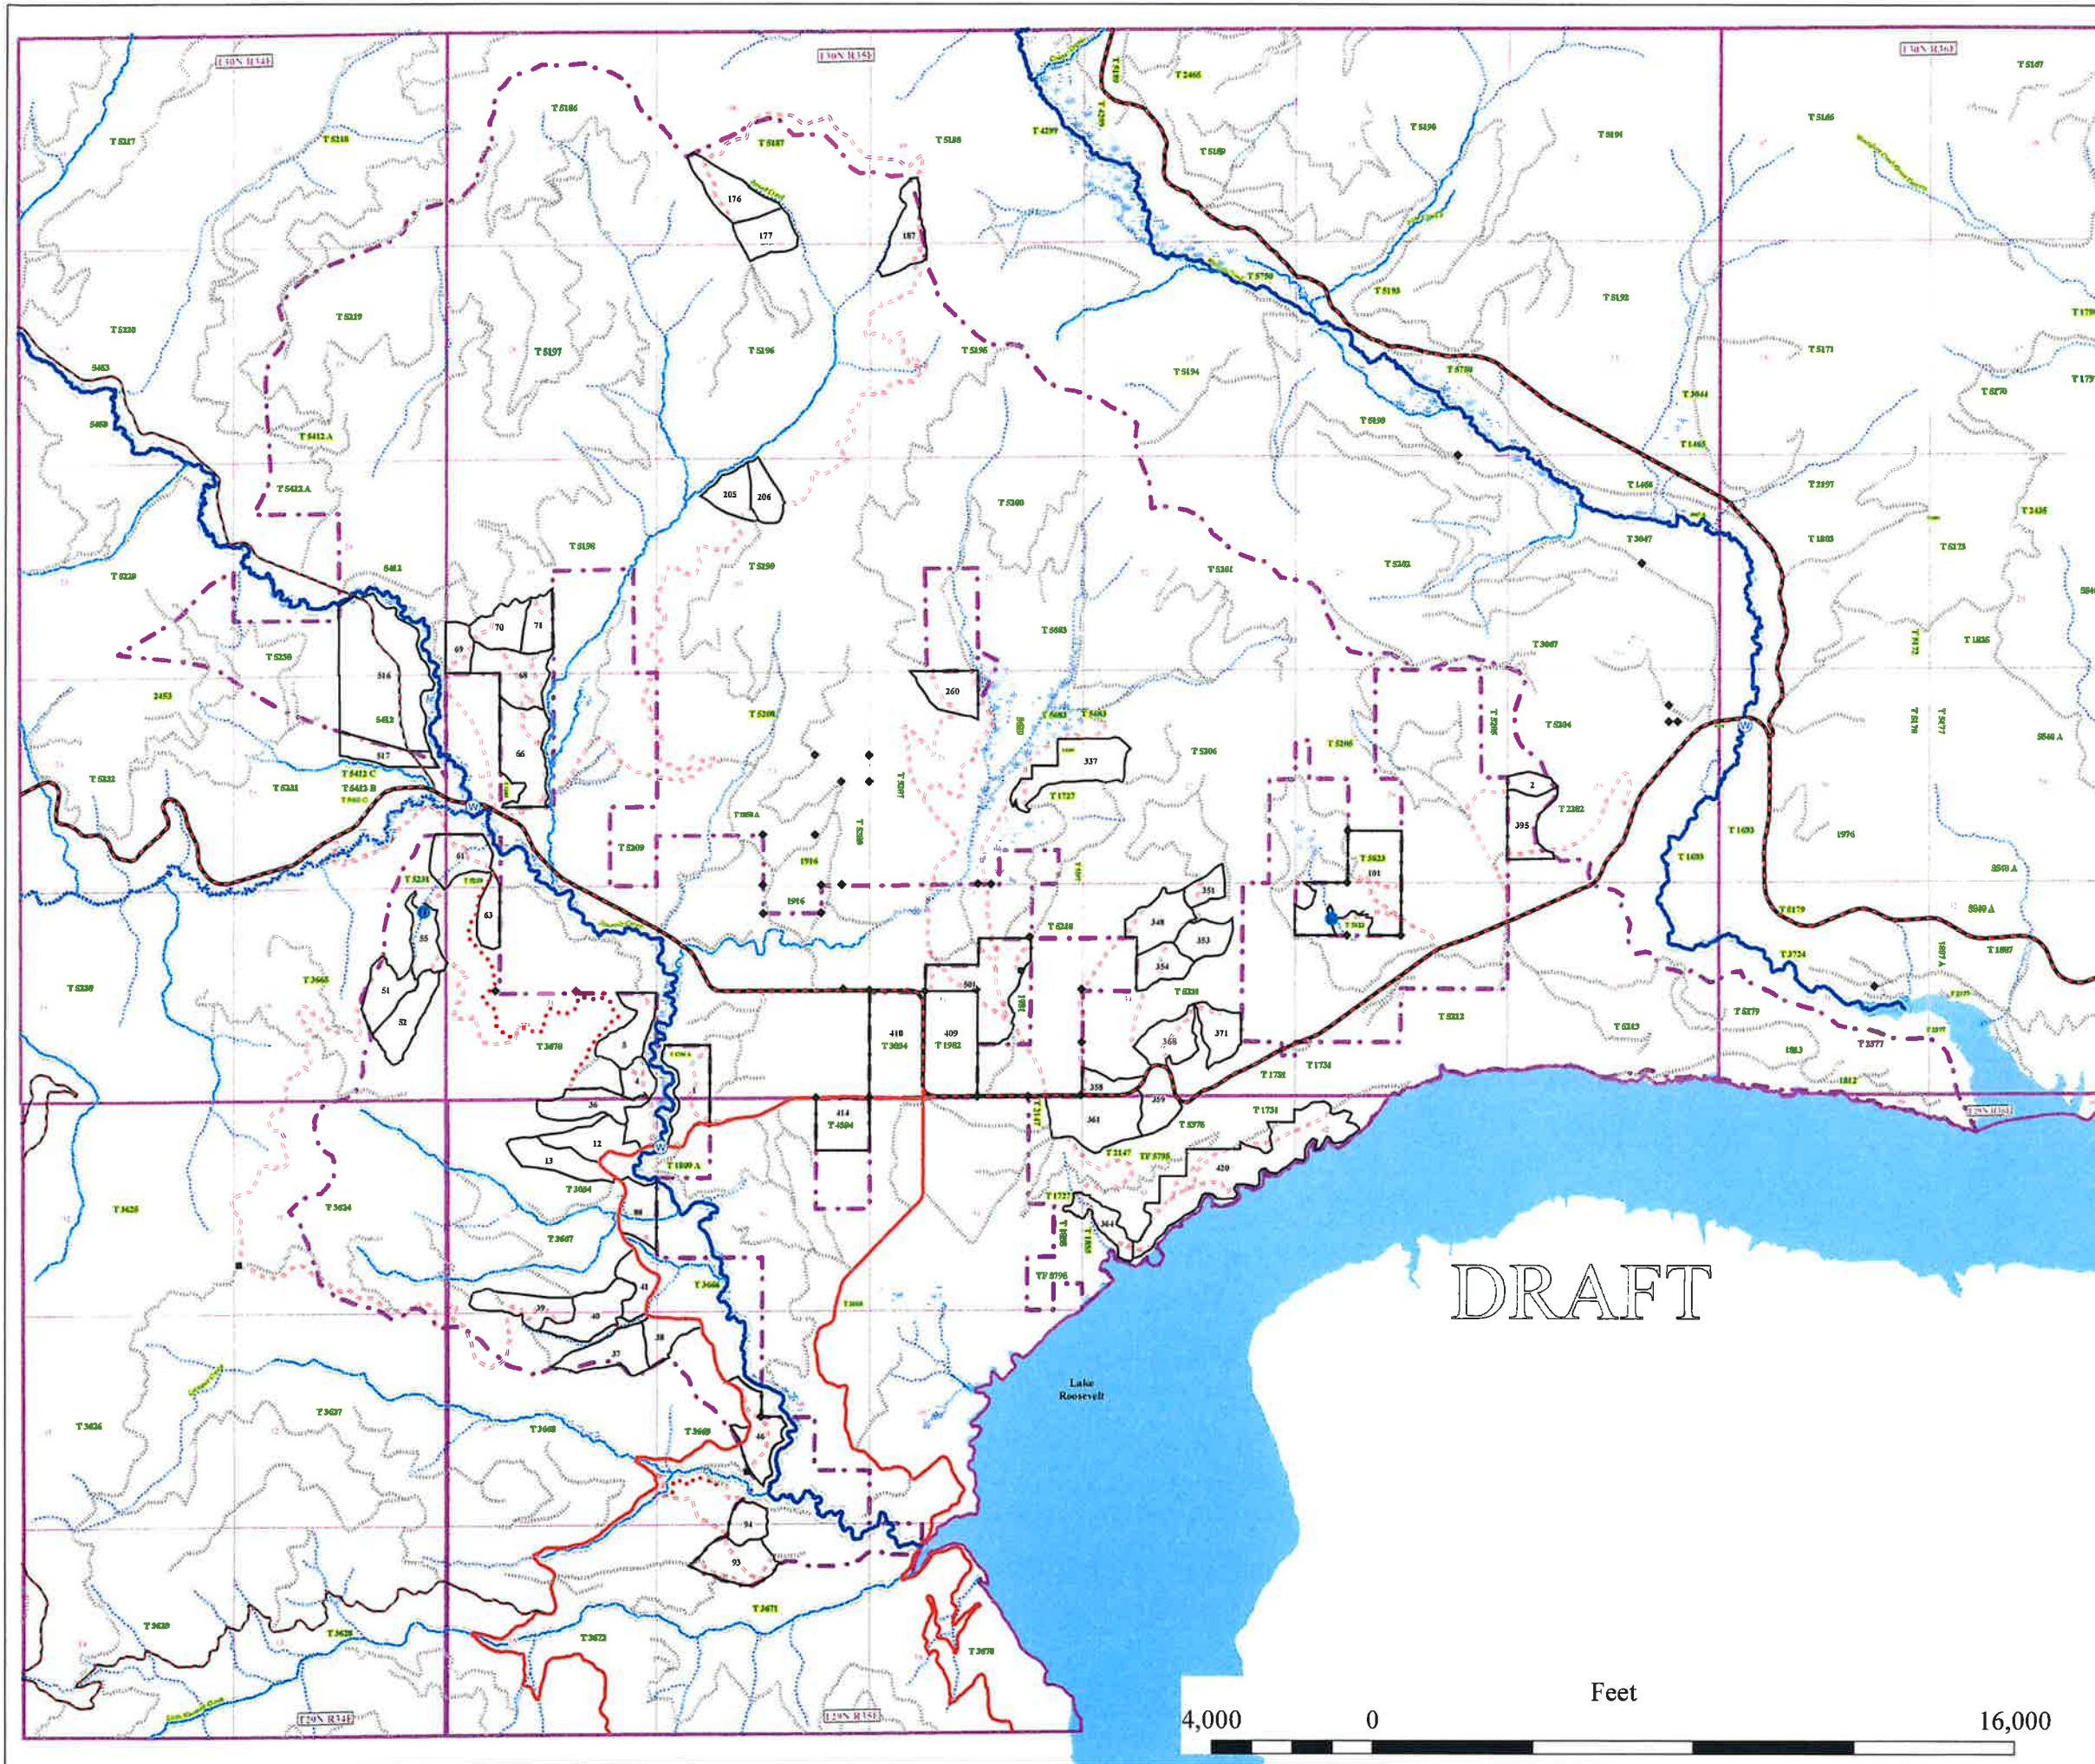

# Jerred Creek Exhibit 'B' Map

**Legend**

Jerred Bndy	<b>Jerred Existing Roads</b>
Townships	County
Sections	BIA
Tribal Trust	Tribal
Allotment Trust	Reconstruct
Tribal Fee	Inactive
Private Fee	Jerred Proposed Roads
Jerred Creek Blocks	Closures
Streams	Jerred Closed Roads
Type 1	Wetlands
Type 2	Water Withdrawal Sites
Type 3	
Type 4	

1:24,000

DRAFT

4,000 0 16,000 Feet